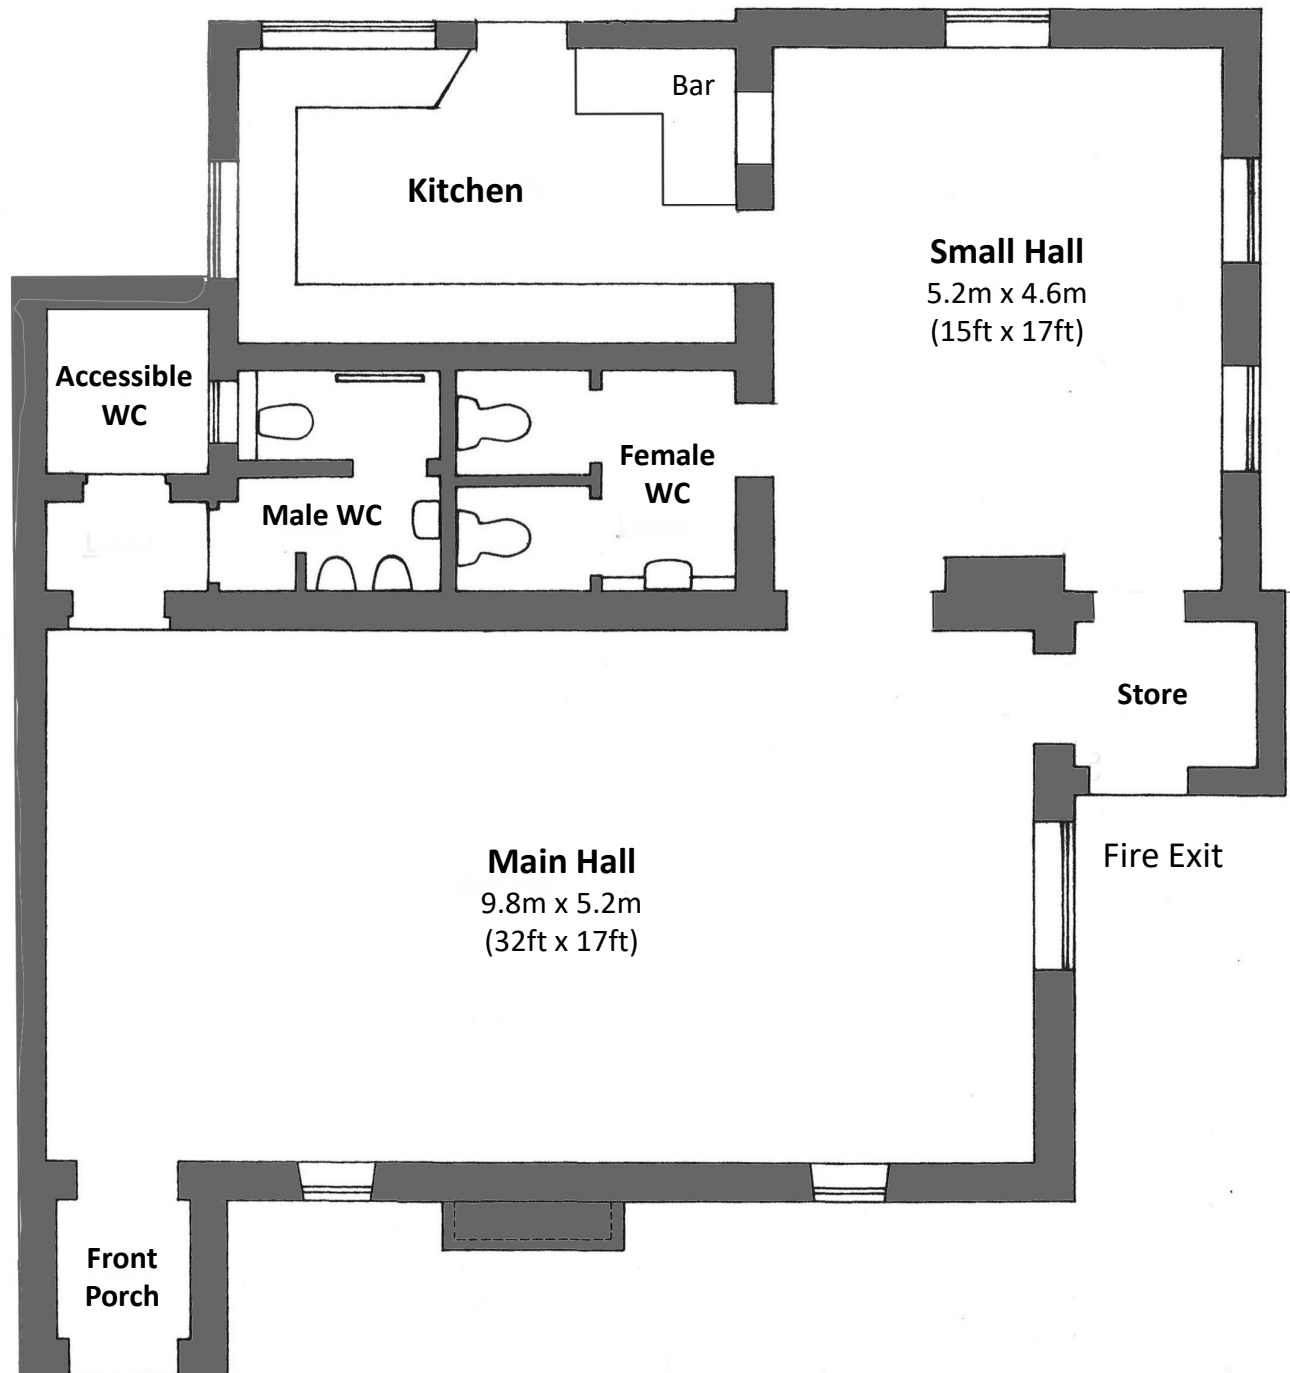

Coore Memorial Hall

Floor Plan (Sept. 2024)

Station Road,
Scruton,
DL7 0QN

Rear Fire Exit and
Access to garage
store & playing field

Car Park